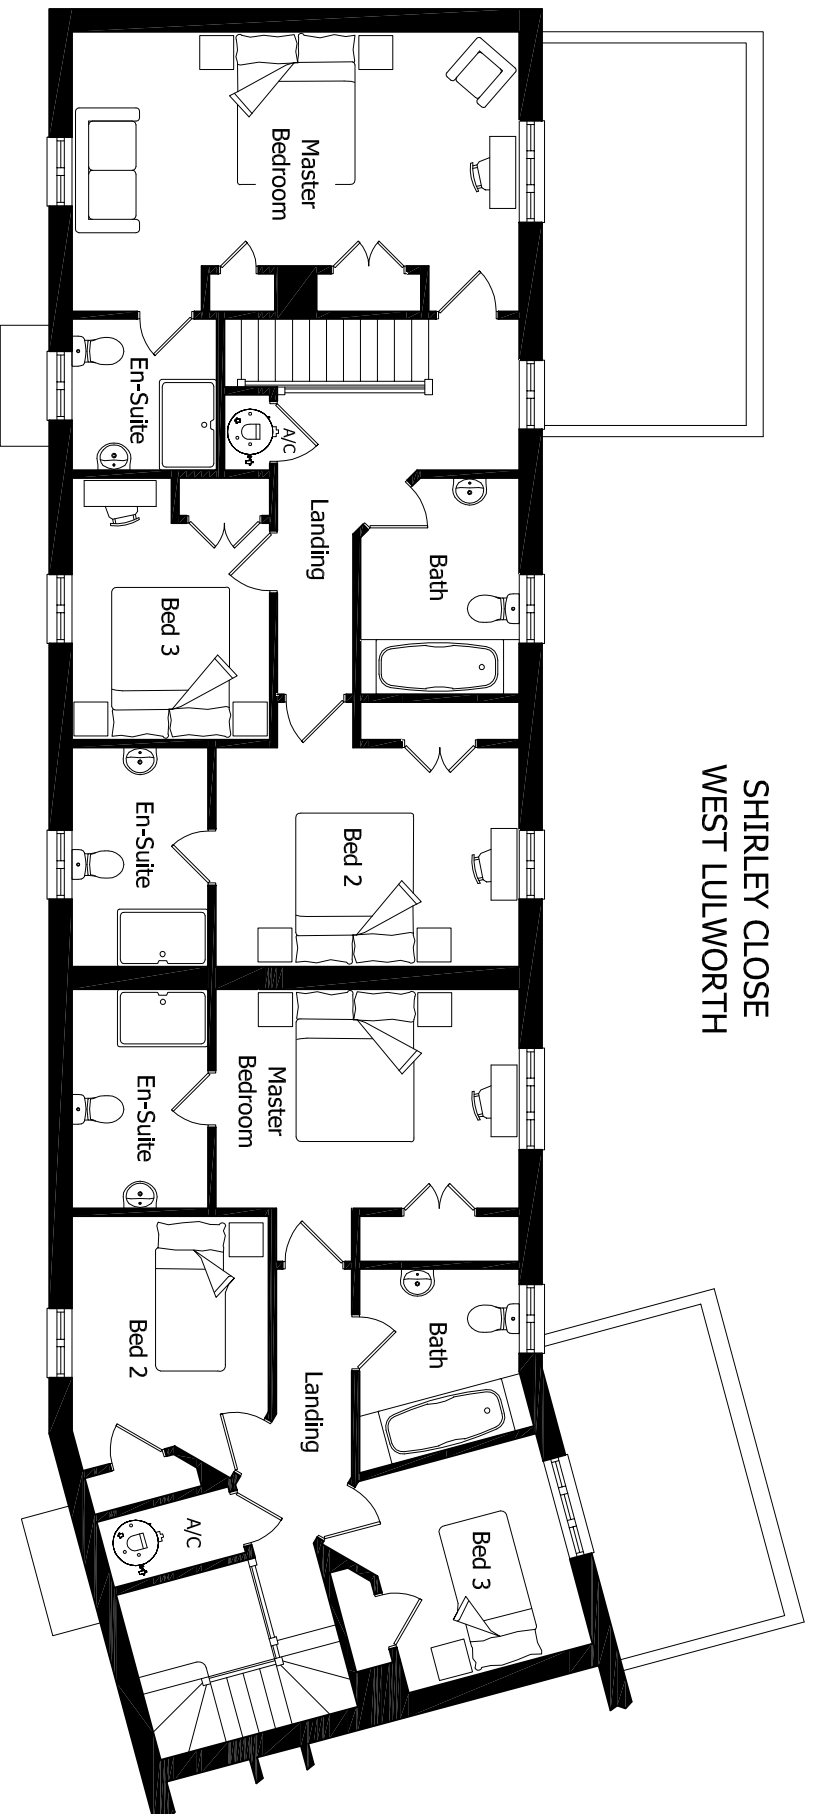

PLOTS 3 & 4

SHIRLEY CLOSE
WEST LULWORTH

Plot 4

First Floor Accommodation

Master Bedroom	3.7m x 5.9m	(12ft 1" x 19ft 4")
Master En-Suite	2.0m x 1.9m	(6ft 6" x 6ft 2")
Bed 2	2.9m x 4.0m	(9ft 6" x 13ft 1")
2nd En-Suite	2.9m x 1.8m	(9ft 6" x 5ft 10")
Bed 3	3.4m x 2.6m	(11ft 1" x 8ft 6")
Bathroom	2.8m x 2.1m	(9ft 2" x 6ft 10")

Plot 3

First Floor Accommodation

Master Bedroom	2.9m x 4.0m	(9ft 6" x 13ft 1")
Master En-Suite	2.9m x 1.8m	(9ft 6" x 5ft 10")
Bed 2	3.2m x 2.6m	(10ft 5" x 8ft 6")
Bed 3	2.8m x 2.5m	(9ft 2" x 8ft 2")
Bathroom	2.3m x 2.1m	(7ft 6" x 6ft 10")