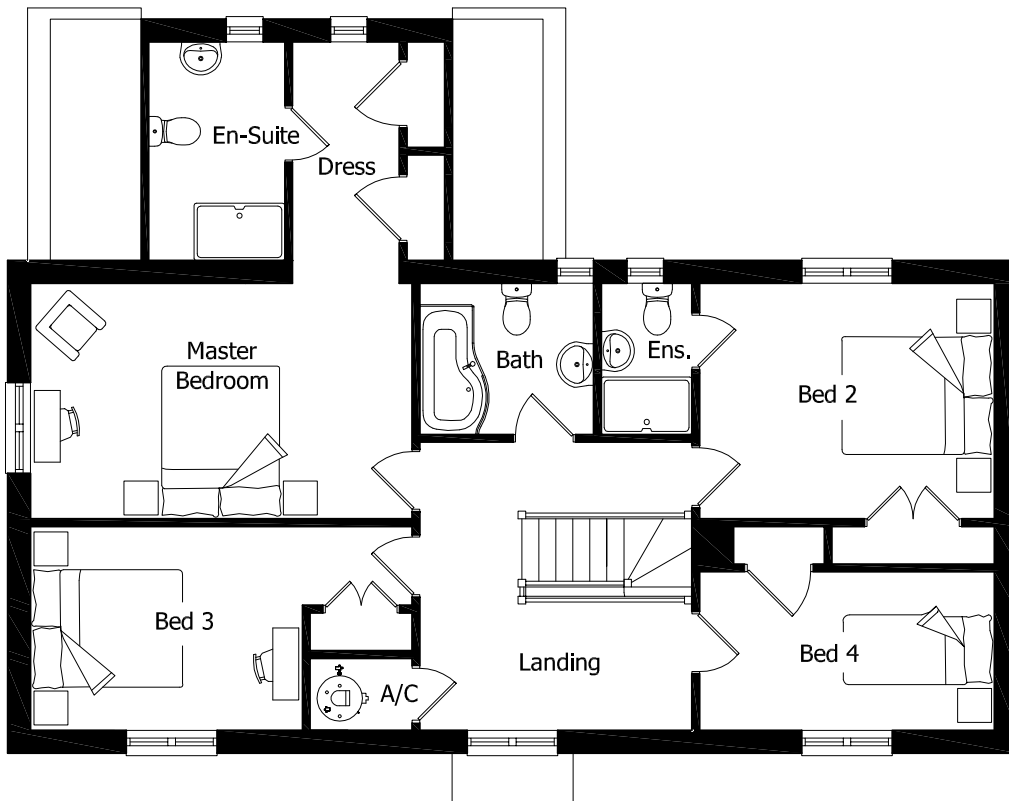

PLOT 1  
 SHIRLEY CLOSE  
 WEST LULWORTH

First Floor Accommodation

Master Bedroom	5.0m x 3.1m	(16ft 4" x 10ft 2")
Master En-Suite	1.8m x 2.8m	(5ft 10" x 9ft 2")
Bed 2	3.9m x 3.1m	(12ft 9" x 10ft 2")
2nd En-Suite	1.2m x 2.0m	(3ft 11" x 6ft 6")
Bed 3	3.5m x 2.7m	(11ft 5" x 8ft 10")
Bed 4	3.9m x 2.1m	(12ft 9" x 6ft 10")
Bathroom	2.3m x 2.0m	(7ft 6" x 6ft 6")