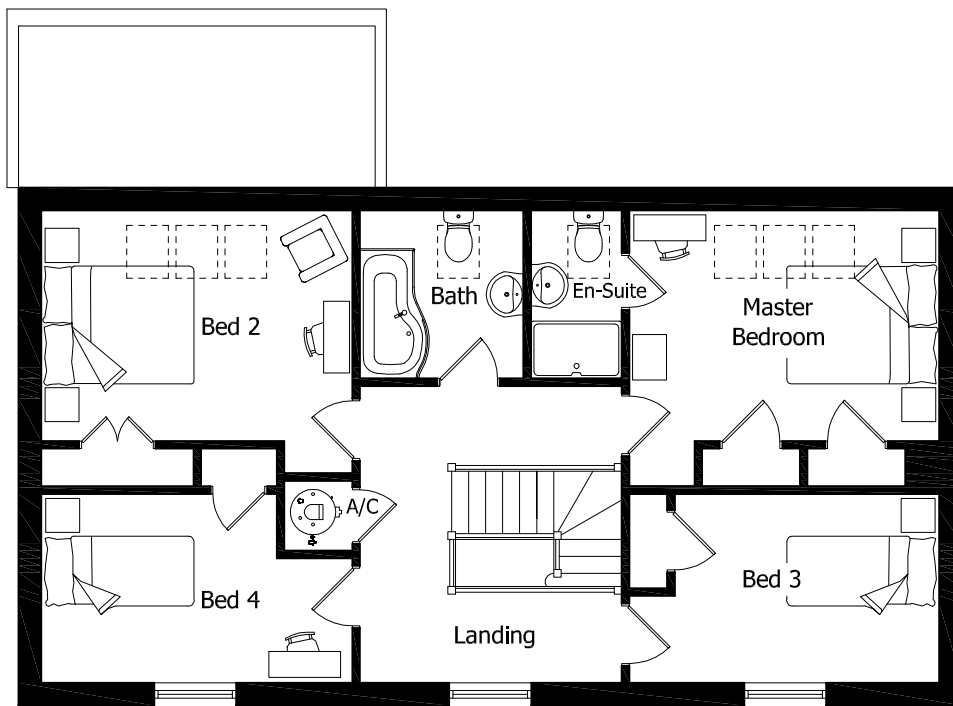

PLOT 16
SHIRLEY CLOSE
WEST LULWORTH

First Floor Accommodation

Master Bedroom	4.1m x 3.0m	(13ft 5" x 9ft 10")
Master En-Suite	1.2m x 2.2m	(3ft 11" x 7ft 2")
Bed 2	4.1m x 3.0m	(13ft 5" x 9ft 10")
Bed 3	3.5m x 2.5m	(11ft 5" x 8ft 2")
Bed 4	4.1m x 2.5m	(13ft 5" x 8ft 2")
Bathroom	2.1m x 2.2m	(6ft 10" x 7ft 2")