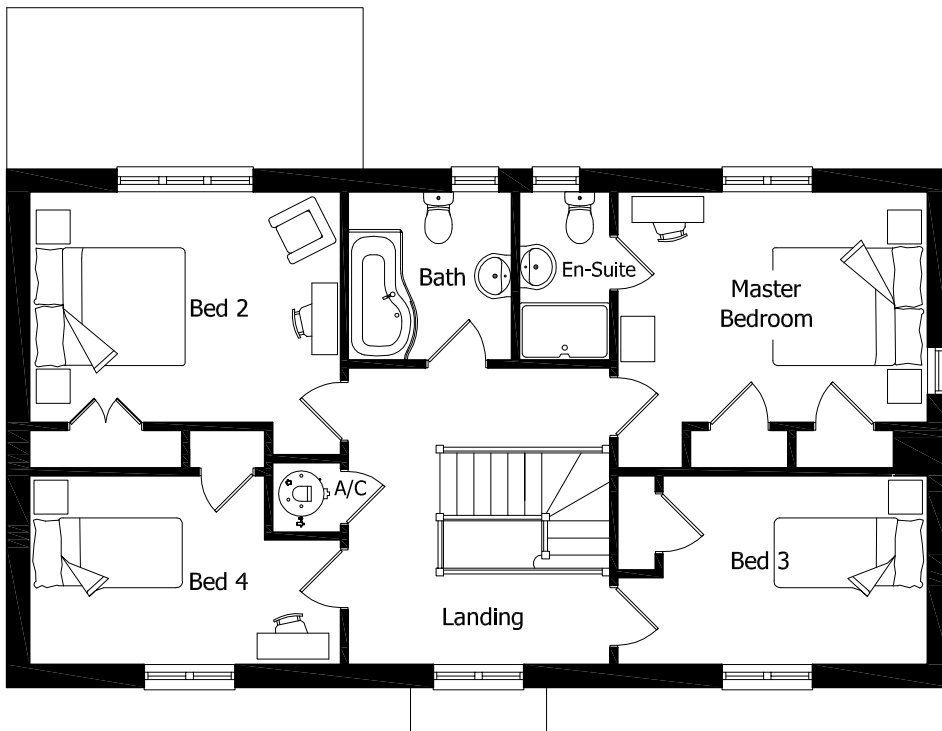

PLOT 15
SHIRLEY CLOSE
WEST LULWORTH

First Floor Accommodation

Master Bedroom	4.1m x 3.0m	(13ft 5" x 9ft 10")
Master En-Suite	1.2m x 2.2m	(3ft 11" x 7ft 2")
Bed 2	4.1m x 3.0m	(13ft 5" x 9ft 10")
Bed 3	3.5m x 2.5m	(11ft 5" x 8ft 2")
Bed 4	4.1m x 2.5m	(13ft 5" x 8ft 2")
Bathroom	2.1m x 2.2m	(6ft 10" x 7ft 2")